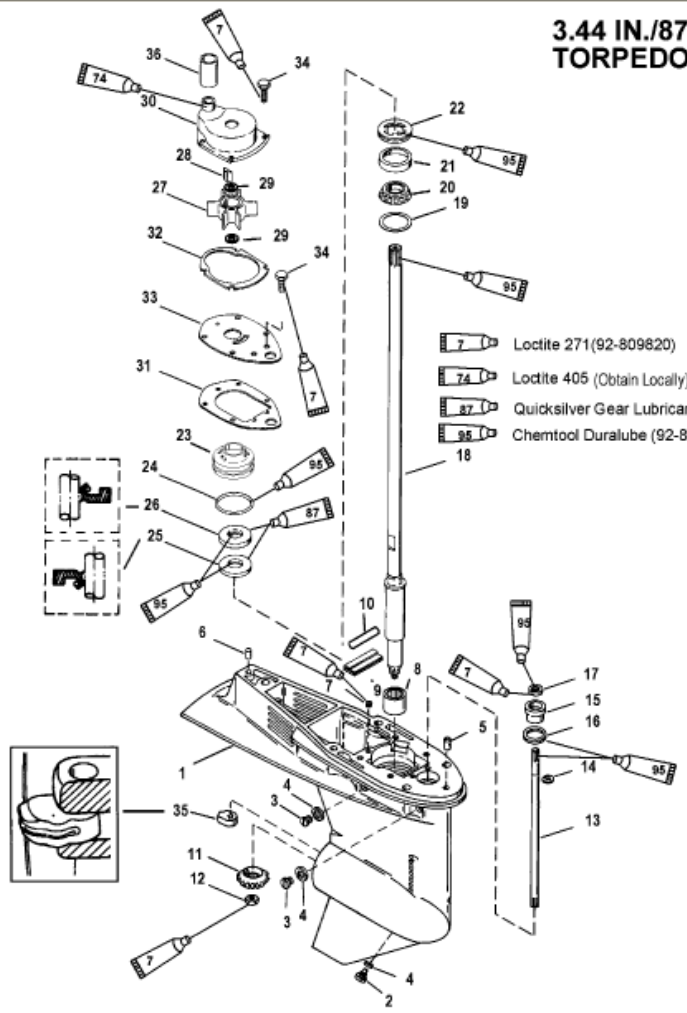

**3.44 IN./87.37MM
 TORPEDO DIA.**

Parts List

Ref	Class	Part	Description	Qty	Comment	Footnote
-	1671	9760T41	GEAR HOUSING	1	(COMPLETE)	
1	1671	9760T42	GEAR HOUSING	1	(BASIC)	
2	10	79953Q 2	DRAIN SCREW	1		
3	10	79953Q 2	SCREW	2		
4	12	19183 2	WASHER-SEALING	3		15,18
5	17	43043	DOWEL PIN	1		
6	17	43044	DOWEL PIN	1		
7	22	878089	PIPE PLUG	1		
8	31	812768	ROLLER BEARING	1		
9		818226A 1	SEAL KIT	1		
10		NSS	FILLER PLATE	1		
11	43	859103T	PINION GEAR (12 TEETH)	1		
12	11	55910	NUT	1		
13		859607A 1	SHIFT SHAFT ASSEMBLY	1		
14	53	29641	RETAINING RING	1		
15	23	813696A 2	BUSHING ASSEMBLY	1		
16	25	45258	O-RING	1		15
17	26	816464 1	OIL SEAL	1		15
18	45	859102	DRIVE SHAFT	1		
19	15	812770A 1	SHIM SET	AR		
20	31	77420A 1	TAPERED ROLLER BEARING	1		
21		NSS	CUP	1		
22	11	812820 1	NUT	1		
23	46	812966A 7	WATER PUMP BASE	1		18
24	25	30224	O-RING	1		15,18
25	26	814669	OIL SEAL	1		15,18
26	26	814670	OIL SEAL	1		15,18
27	47	19453T	IMPELLER	1		18
28	28	19699	KEY	1		18
29	12	858234	WASHER	2		18
30		14334A 3	WATER PUMP	1		18
31	27	19701	GASKET (LOWER)	1		15,18
32	27	822189	GASKET (UPPER)	1		15,18
33		19700A 2	FACE PLATE	1		18
34	10	824832 4	SCREW (M6 X 16)	6		
35		76039 4	SHIFT CAM	1		
36		859770	COUPLER	1		
-	26	814669A 2	GEAR HOUSING SEAL KIT	1		
-	46	812966A11	WATER PUMP REPAIR KIT	1		